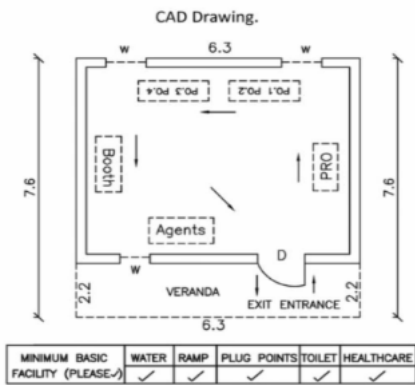

Nazri Naksha

Google Map View

Polling Station Building Front View

Polling Station Front View

Cad View

Key MAP View