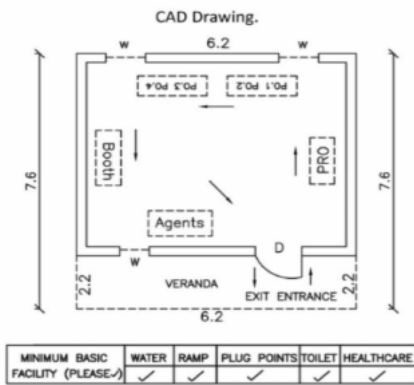

Nazri Naksha

Google Map View

Polling Station Building Front View

Polling Station Front View

Cad View

Key MAP View