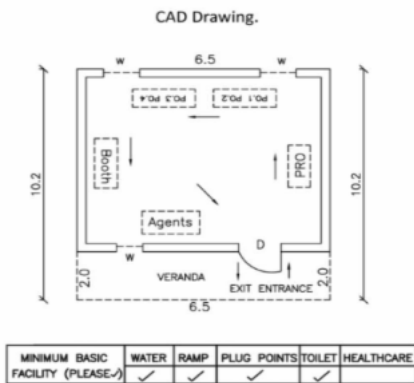

Nazri Naksha

Google Map View

Polling Station Building Front View

Polling Station Front View

Cad View

Key MAP View