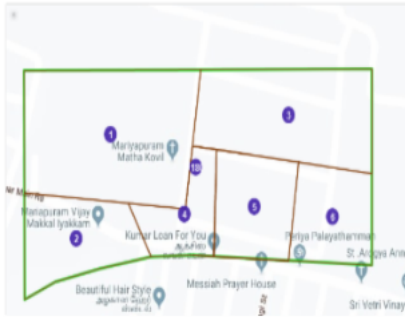

Nazri Naksha

Google Map View