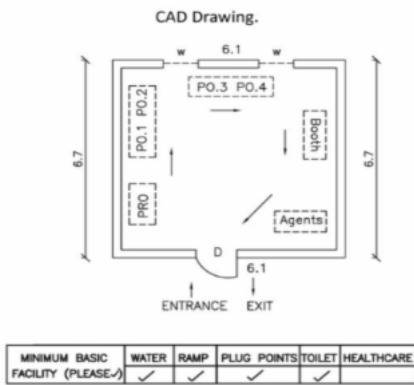

Nazri Naksha

Google Map View

Polling Station Building Front View

Polling Station Front View

Cad View

Key MAP View