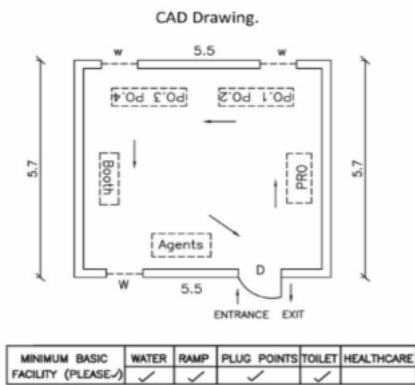

Nazri Naksha

Google Map View

Polling Station Building Front View

Polling Station Front View

Cad View

Key MAP View