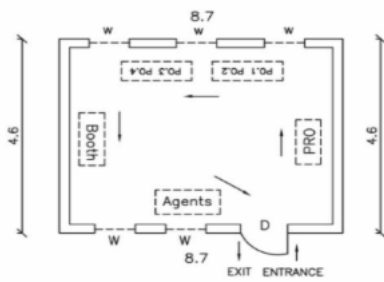

Cad View

Key MAP View

CAD Drawing.