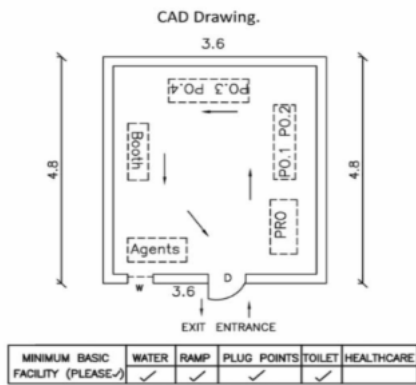

Nazri Naksha

Google Map View

Polling Station Building Front View

Polling Station Front View

Cad View

Key MAP View