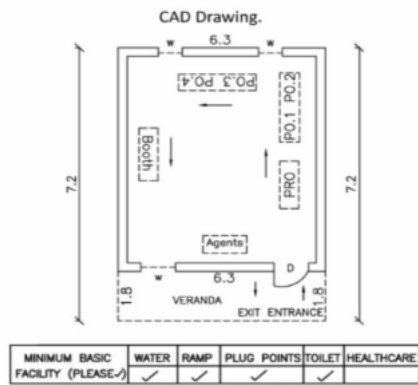

Nazri Naksha

Google Map View

Polling Station Building Front View

Polling Station Front View

Cad View

Key MAP View