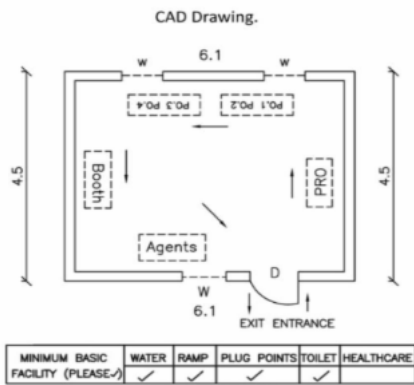

Nazri Naksha

Google Map View

Polling Station Building Front View

Polling Station Front View

Cad View

Key MAP View