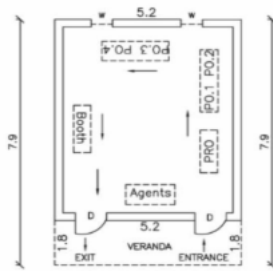

Google Map View

Polling Station Building Front View

Polling Station Front View

Cad View

Key MAP View

CAD Drawing.

MINIMUM BASIC FACILITY (PLEASE-)	WATER	RAMP	PLUG POINTS	TOILET	HEALTHCARE
	✓	✓	✓	✓	✓

Key Plan.