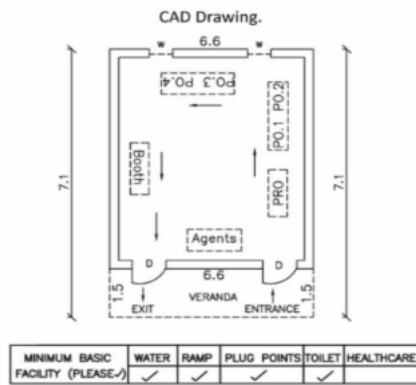

Nazri Naksha

Google Map View

Polling Station Building Front View

Polling Station Front View

Cad View

Key MAP View