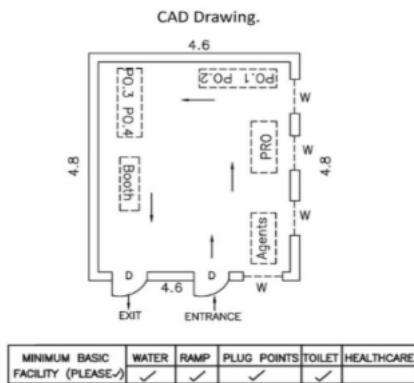

Nazri Naksha

Google Map View

Polling Station Building Front View

Polling Station Front View

Cad View

Key MAP View