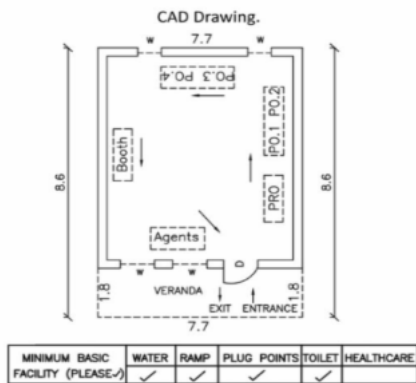

Nazri Naksha

Google Map View

Polling Station Building Front View

Polling Station Front View

Cad View

Key MAP View