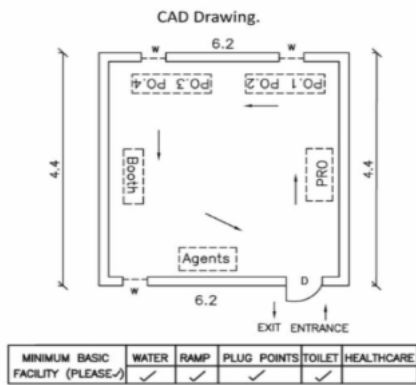

Nazri Naksha

Google Map View

Polling Station Building Front View

Polling Station Front View

Cad View

Key MAP View