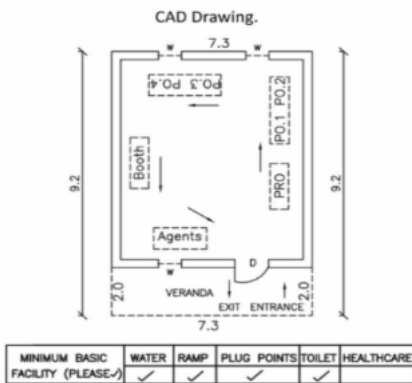

Nazri Naksha

Google Map View

Polling Station Building Front View

Polling Station Front View

Cad View

Key MAP View