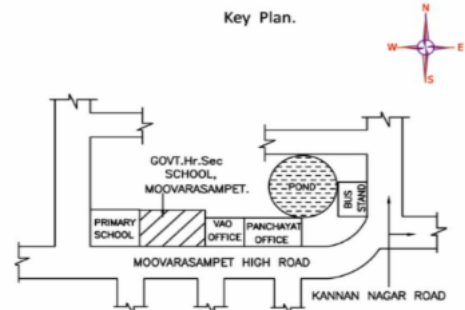

Cad View

Key MAP View

MINIMUM BASIC FACILITY (PLEASE-)	WATER	RAMP	PLUG POINTS	TOILET	HEALTHCARE
	✓	✓	✓	✓	✓