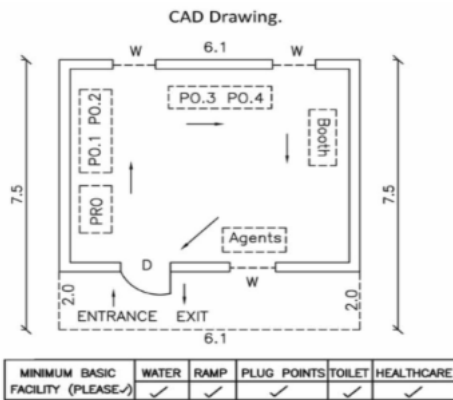

Nazri Naksha

Google Map View

Polling Station Building Front View

Polling Station Front View

Cad View

Key MAP View