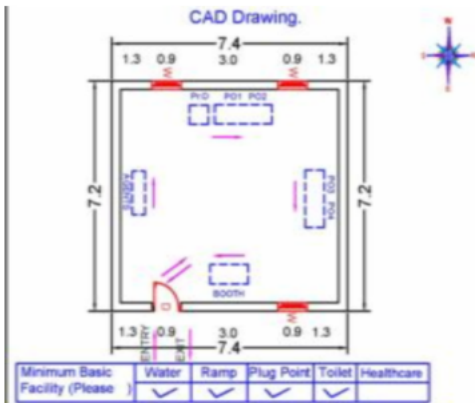

Nazri Naksha

Google Map View

Polling Station Building Front View

Polling Station Front View

Cad View

Key MAP View