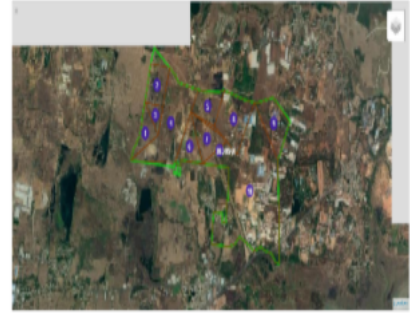

Nazri Naksha

Google Map View