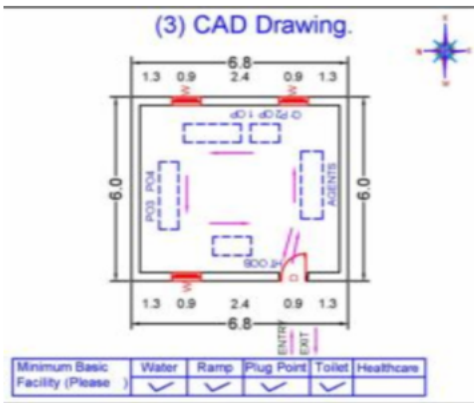

Nazri Naksha

Google Map View

Cad View