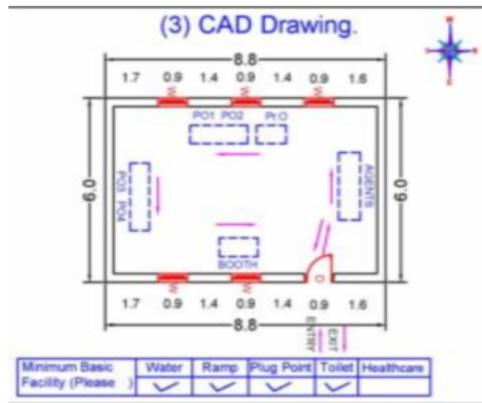

Nazri Naksha

Google Map View

Polling Station Building Front View

Polling Station Front View

Cad View

Key MAP View