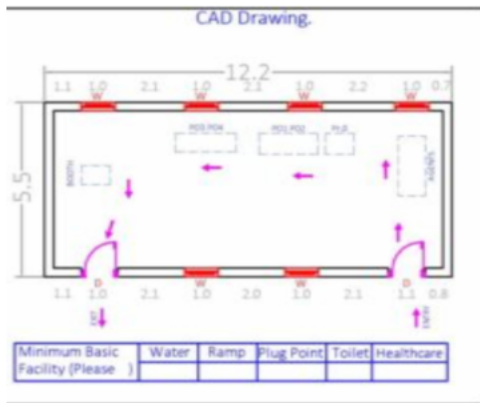

Nazri Naksha

Google Map View

Polling Station Building Front View

Polling Station Front View

Cad View

Key MAP View