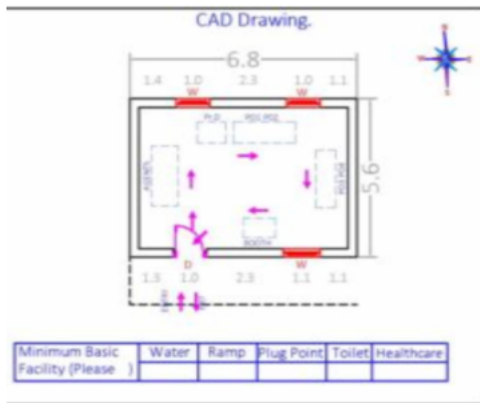

Nazri Naksha

Google Map View

Polling Station Building Front View

Polling Station Front View

Cad View

Key MAP View