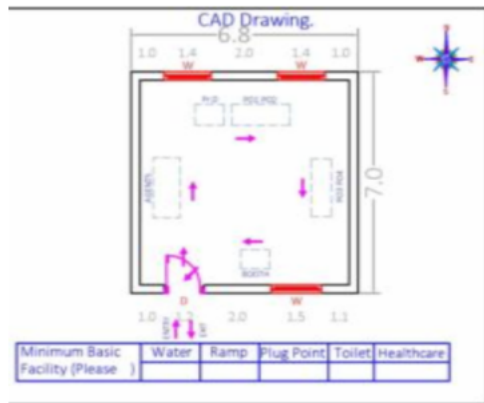

Nazri Naksha

Google Map View

Polling Station Building Front View

Polling Station Front View

Cad View

Key MAP View