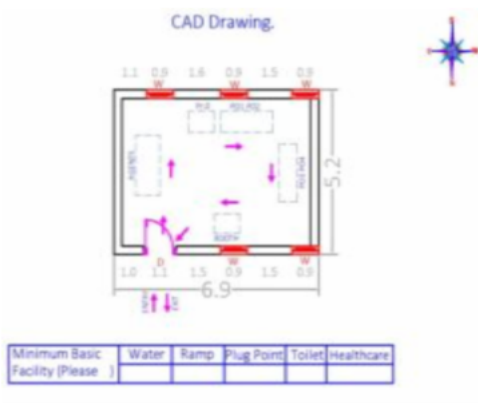

Nazri Naksha

Google Map View

Polling Station Building Front View

Polling Station Front View

Cad View

Key MAP View