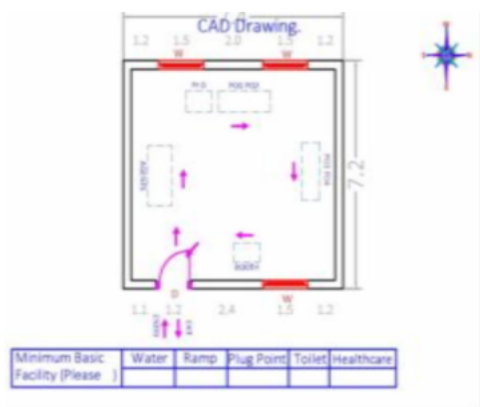

Nazri Naksha

Google Map View

Polling Station Building Front View

Polling Station Front View

Cad View

Key MAP View