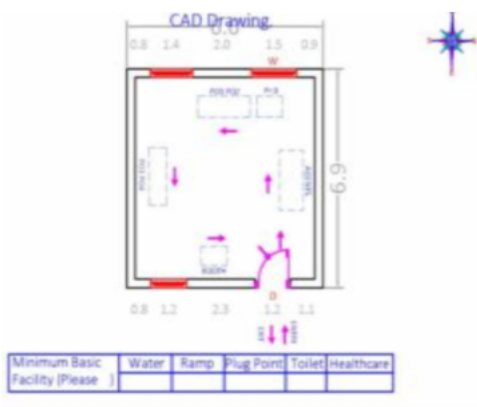

Nazri Naksha

Google Map View

Polling Station Building Front View

Polling Station Front View

Cad View

Key MAP View