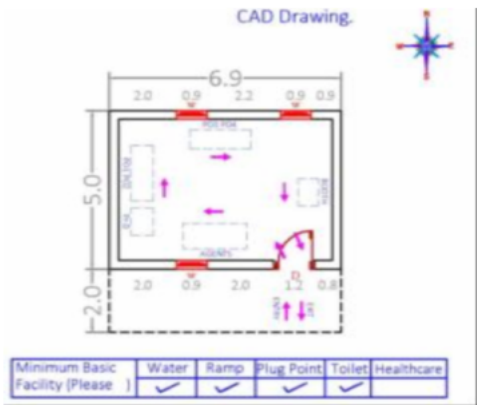

Nazri Naksha

Google Map View

Polling Station Building Front View

Polling Station Front View

Cad View

Key MAP View