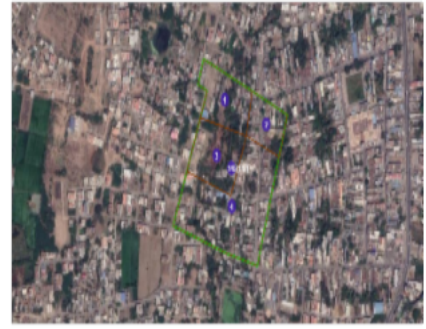

Nazri Naksha

Google Map View