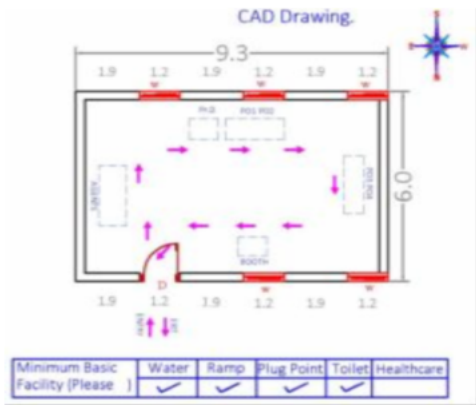

Nazri Naksha

Google Map View

Cad View