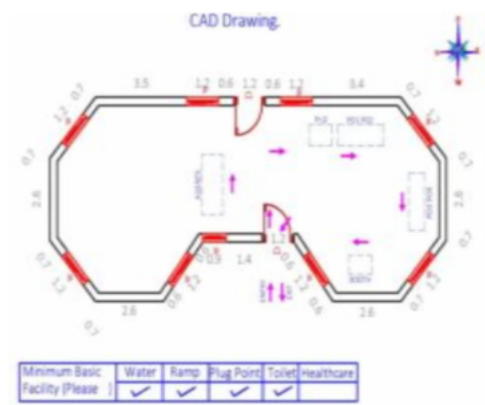

Nazri Naksha

Google Map View

Polling Station Building Front View

Polling Station Front View

Cad View

Key MAP View