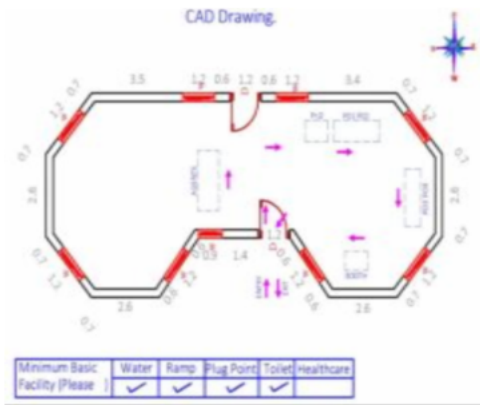

Nazri Naksha

Google Map View

Polling Station Building Front View

Polling Station Front View

Cad View

Key MAP View