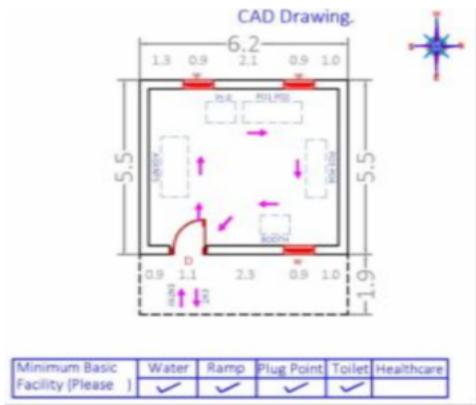

Nazri Naksha

Google Map View

Polling Station Building Front View

Polling Station Front View

Cad View

Key MAP View