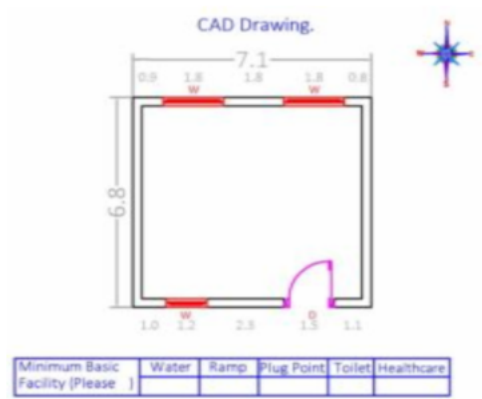

Nazri Naksha

Google Map View

Cad View