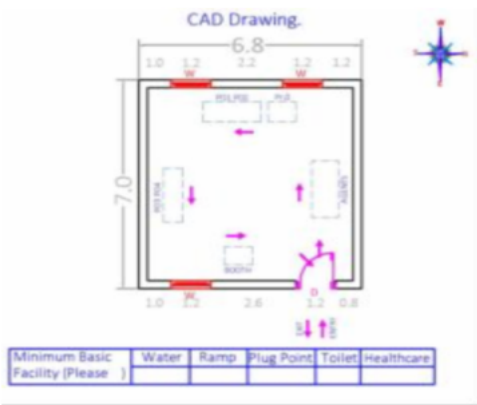

Nazri Naksha

Google Map View

Polling Station Building Front View

Polling Station Front View

Cad View

Key MAP View