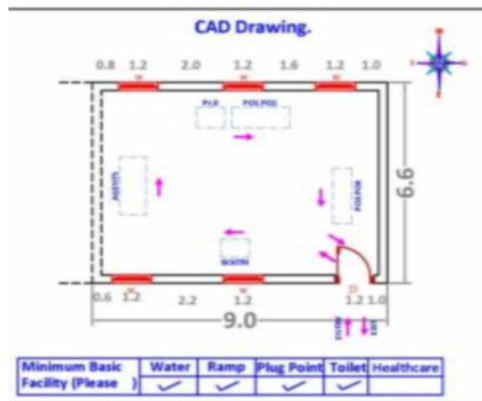

Nazri Naksha

Google Map View

Polling Station Building Front View

Polling Station Front View

Cad View

Key MAP View