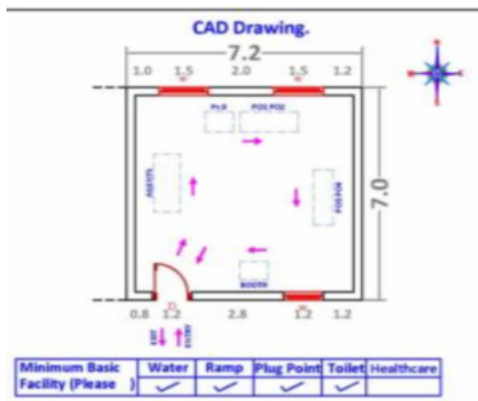

Nazri Naksha

Google Map View

Polling Station Building Front View

Polling Station Front View

Cad View

Key MAP View