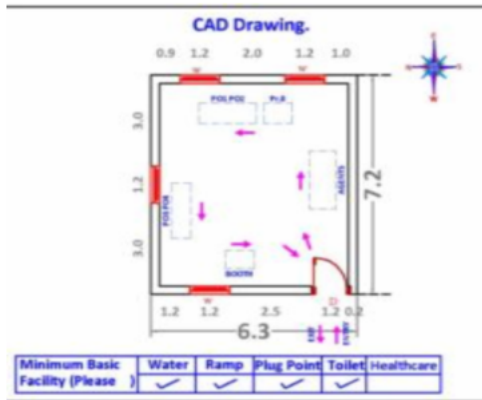

Nazri Naksha

Google Map View

Polling Station Building Front View

Polling Station Front View

Cad View

Key MAP View