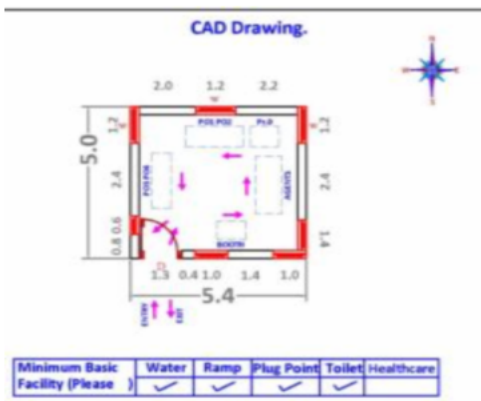

Nazri Naksha

Google Map View

Cad View