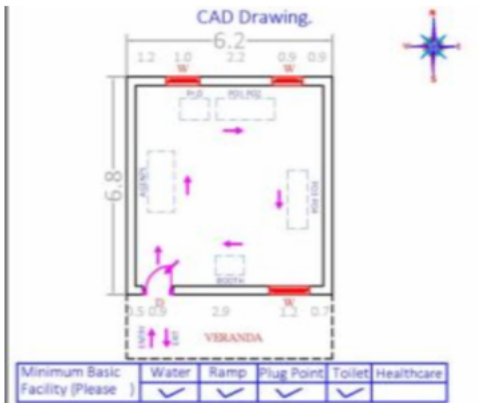

Nazri Naksha

Google Map View

Polling Station Building Front View

Polling Station Front View

Cad View

Key MAP View