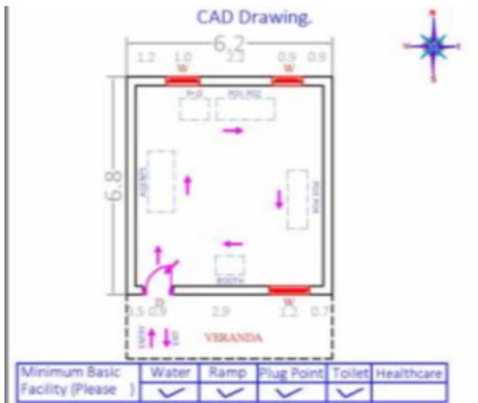

Nazri Naksha

Google Map View

Polling Station Building Front View

Polling Station Front View

Cad View

Key MAP View