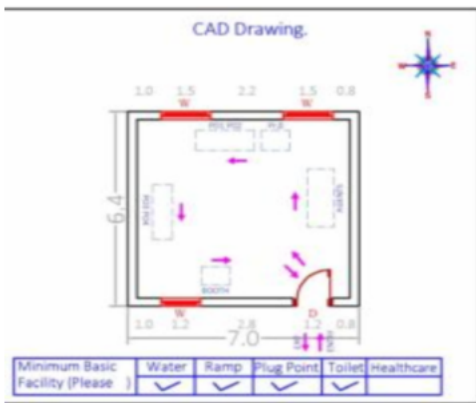

Nazri Naksha

Google Map View

Polling Station Building Front View

Polling Station Front View

Cad View

Key MAP View