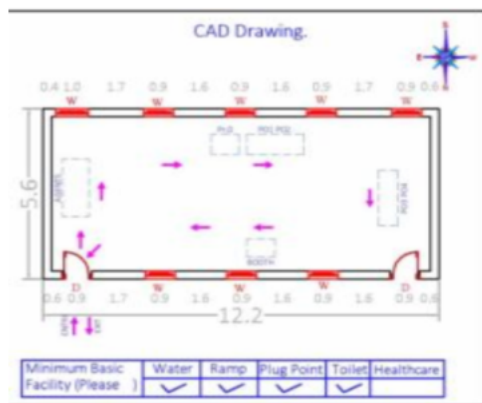

Polling Station Front View

Cad View