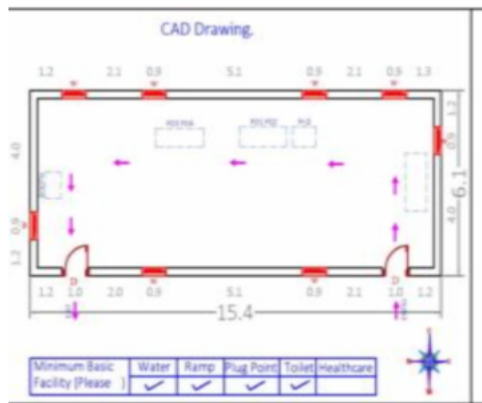

Nazri Naksha

Google Map View

Polling Station Building Front View

Polling Station Front View

Cad View

Key MAP View