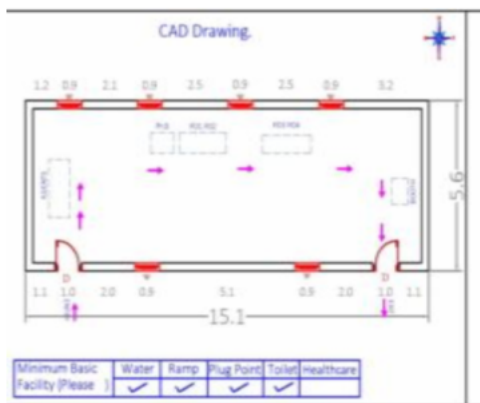

Nazri Naksha

Google Map View

Polling Station Building Front View

Polling Station Front View

Cad View

Key MAP View