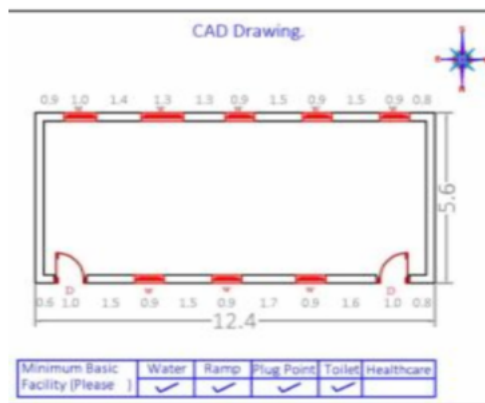

Nazri Naksha

Google Map View

Polling Station Building Front View

Polling Station Front View

Cad View

Key MAP View