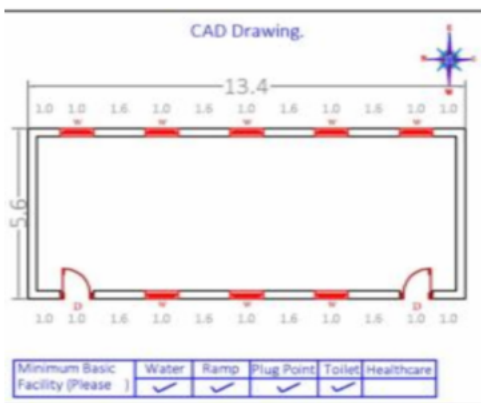

Nazri Naksha

Google Map View

Polling Station Building Front View

Polling Station Front View

Cad View

Key MAP View