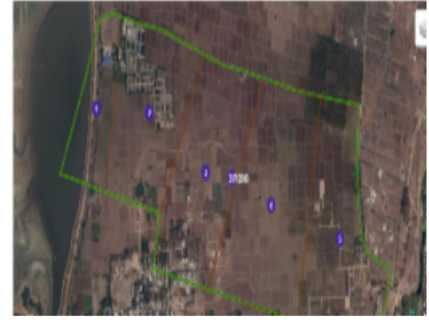

Nazri Naksha

Google Map View