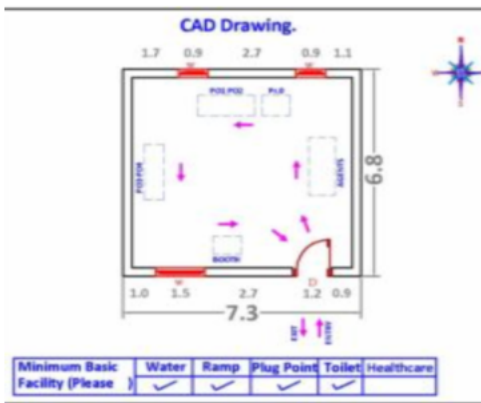

Nazri Naksha

Google Map View

Polling Station Building Front View

Polling Station Front View

Cad View

Key MAP View